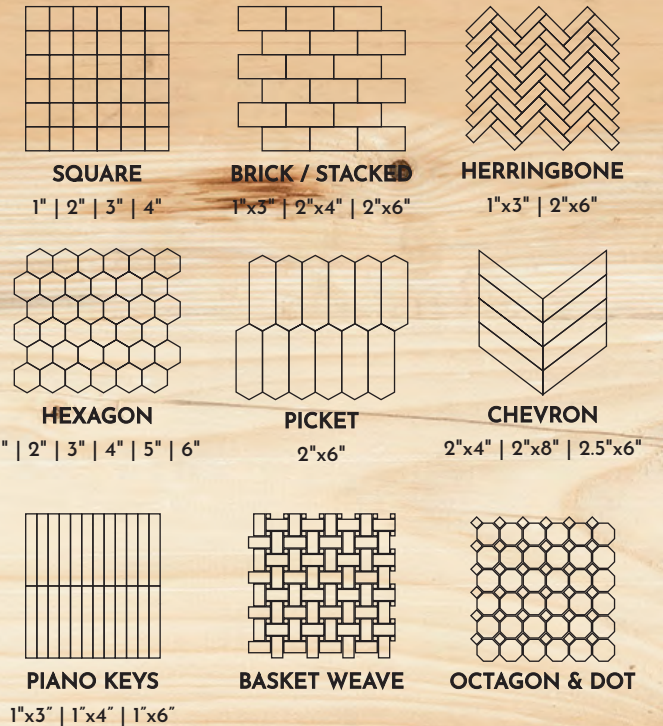

No. of faces in 60x120cm: 6

VINTAGE

Vintage Peanut

No. of faces in 60x120cm: 6

VINTAGE

SIZES (PORCELAIN)

MOSAICS

AVAILABLE SIZES