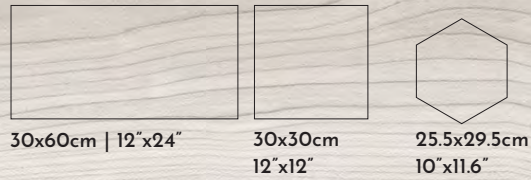

No. of faces in 60x120cm: 12

Agathis Sea Turtle

No. of faces in 60x120cm: 12

AGATHIS

SIZES (PORCELAIN)

MOSAICS

AVAILABLE SIZES

60x120cm 24"x48" (12"x24", 12"x12", 4"x12", 3"x12", 10" Hex, Mosaics)
20x120cm 8"x48"