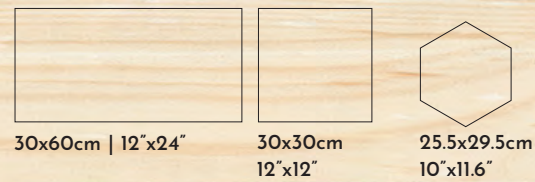

No. of faces in 60x120cm: 6

VINTAGE

Vintage Peanut

No. of faces in 60x120cm: 6

VINTAGE

SIZES (PORCELAIN)

MOSAICS

AVAILABLE SIZES