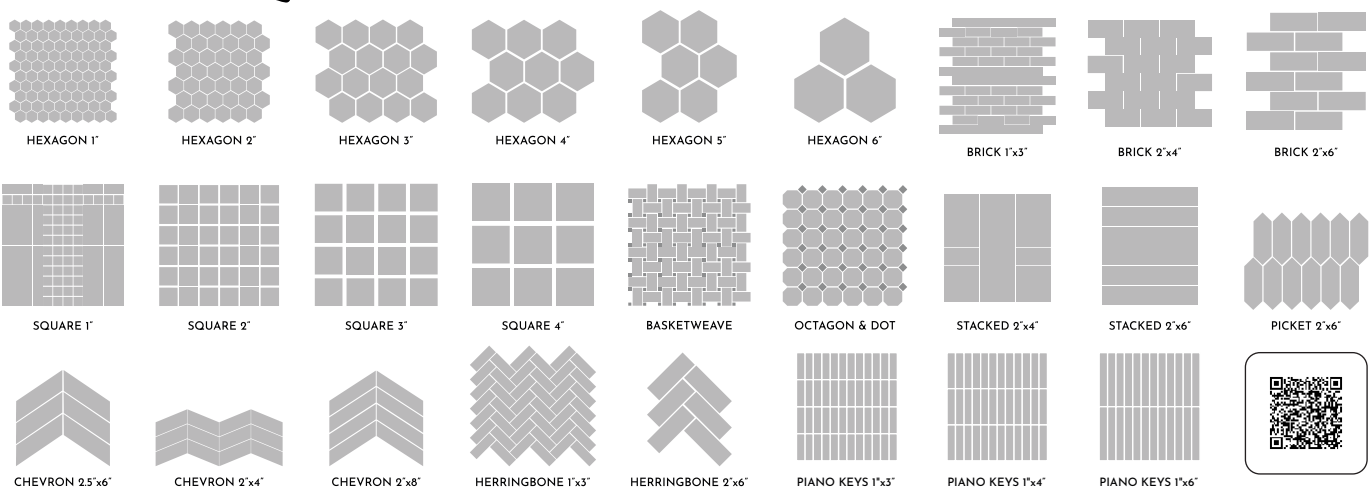

LOOKS:
White Marble
Colored Marble
Onyx
Black Marble
Cement
Resin
Stone
Wood

- Digital Printing
- Digital Ink
- Colored Glaze
- 3D Carved
- Sugar
- High Depth Texture
- Super White

Technical Porcelain Tile

Full Body Porcelain

24 Color Option
Polished | Matt | Textured

Cut Mosaics

Outdoor Porcelain Pavers | 20mm

R11 Anti Slip

Matching Color Body
Patio Pack
Special Trims

POLISHED

Experience the epitome of elegance with our polished tiles. Crafted to perfection, these tiles feature a luminous shine achieved through precision abrasives and a nano coating. They're not just tiles; they're radiant pieces of art.