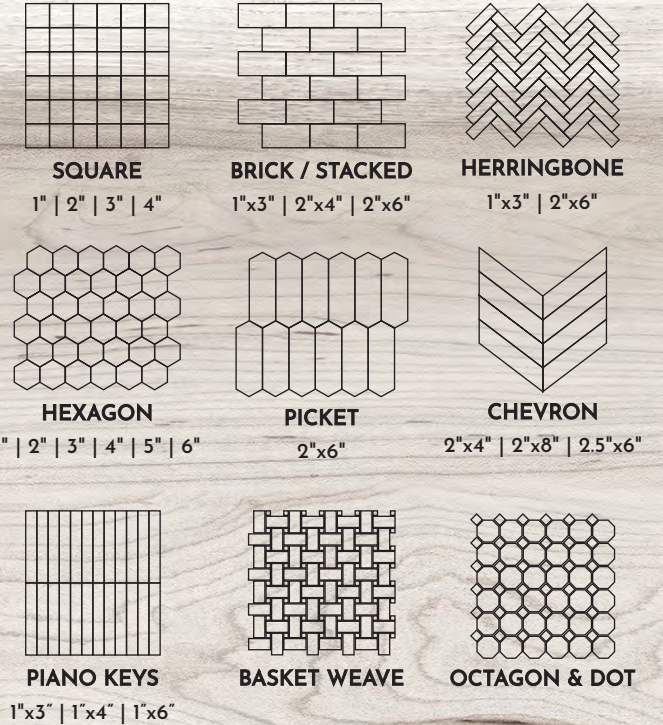

No. of faces in 60x120cm: 12

Agathis Sea Turtle

No. of faces in 60x120cm: 12

AGATHIS

SIZES (PORCELAIN)

MOSAICS

AVAILABLE SIZES

60x120cm 24"x48" (12"x24", 12"x12", 4"x12", 3"x12", 10" Hex, Mosaics)
20x120cm 8"x48"