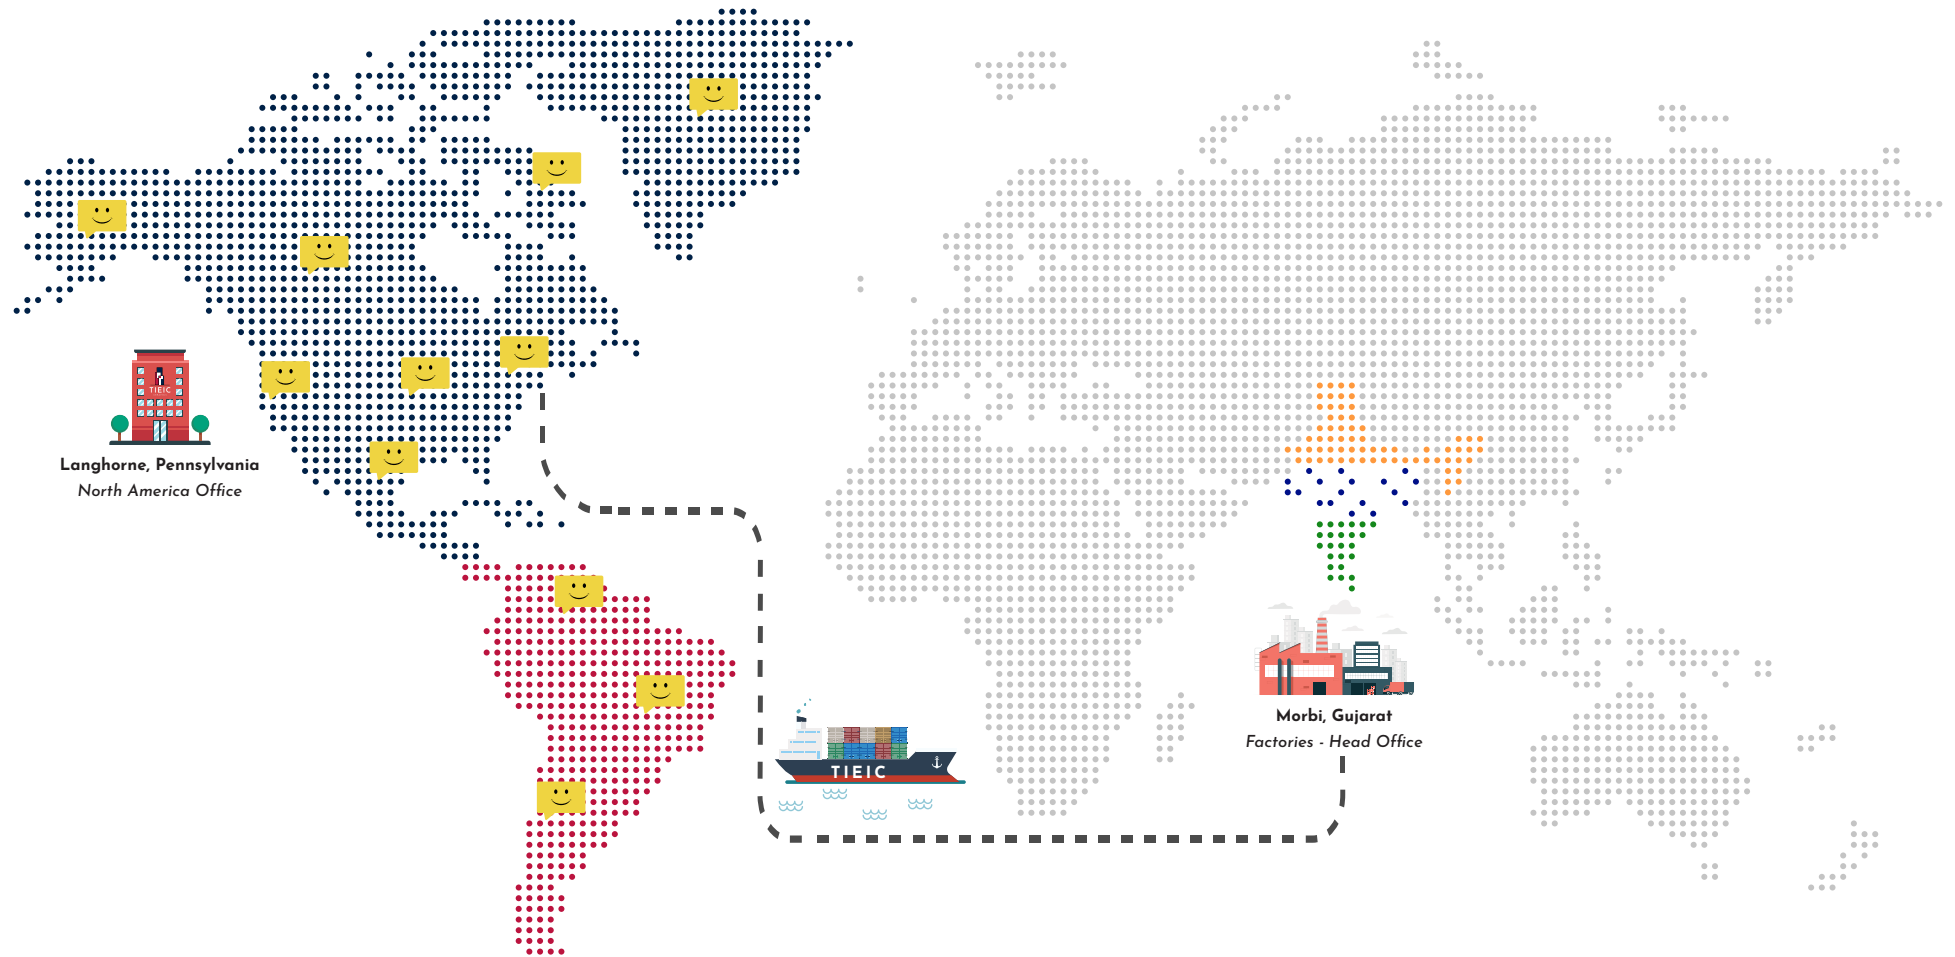

MADE FOR THE AMERICAS™

SPRING '24

MASTER CATALOG

PORCELAIN | CERAMIC | MOSAICS

MADE FOR THE AMERICAS™

TIEIC is founded by the third generation entrepreneur from the group that has roots back in 1987.

TIEIC's Mission is to design, manufacture & supply products for the North & South American markets using advanced technology & our expertise.