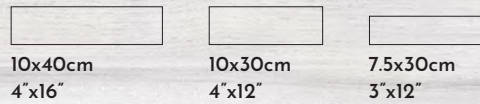

SIZES (PORCELAIN)

MOSAICS

AVAILABLE SIZES

60x120cm | 24"x48" (12"x24", 12"x12", 4"x12", 3"x12", 10" Hex, Mosaics)
20x120cm | 8"x48"

AVAILABLE SURFACES

3D Carved

1 PLT

1 PLT