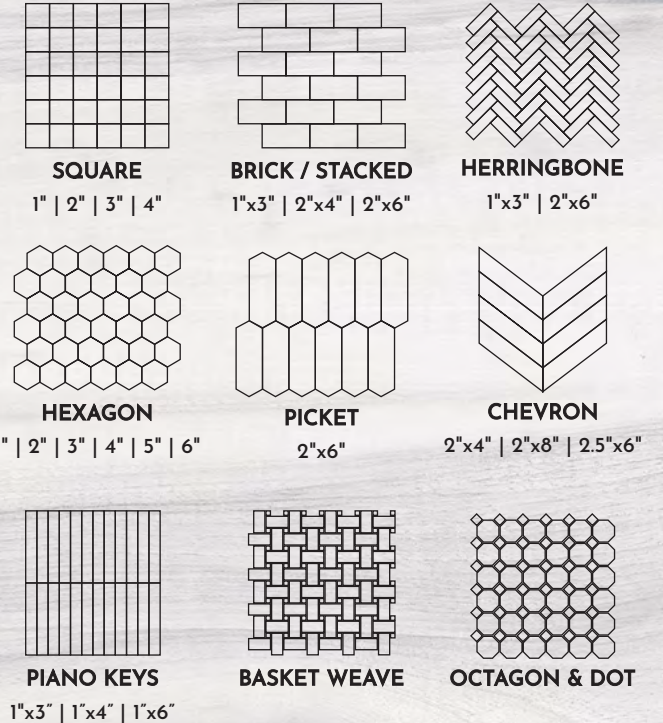

SIZES (PORCELAIN)

MOSAICS

AVAILABLE SIZES

60x120cm | 24"x48" (12"x24", 12"x12", 4"x12", 3"x12", 10" Hex, Mosaics)
20x120cm | 8"x48"

AVAILABLE SURFACES

3D Carved

1 PLT

1 PLT