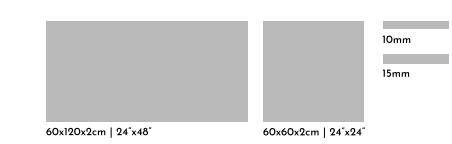

Technical Porcelain Tile

Full Body Porcelain

24 Color Option
Polished | Matt | Textured