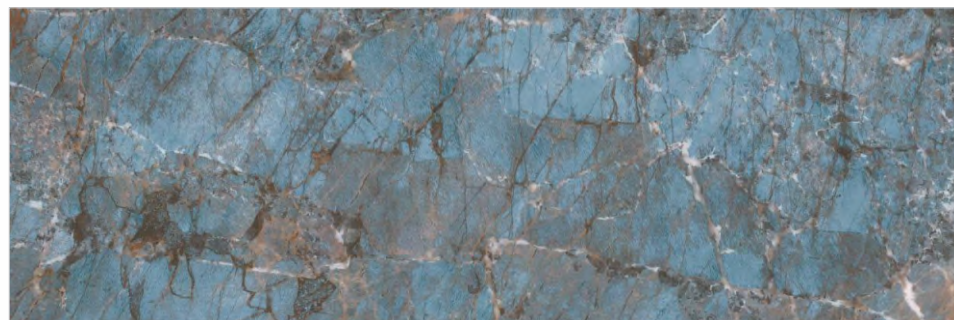

AMAZONITE AZUL

GLOSSY

300x900mm - WALL TILES

Amazonite Azul