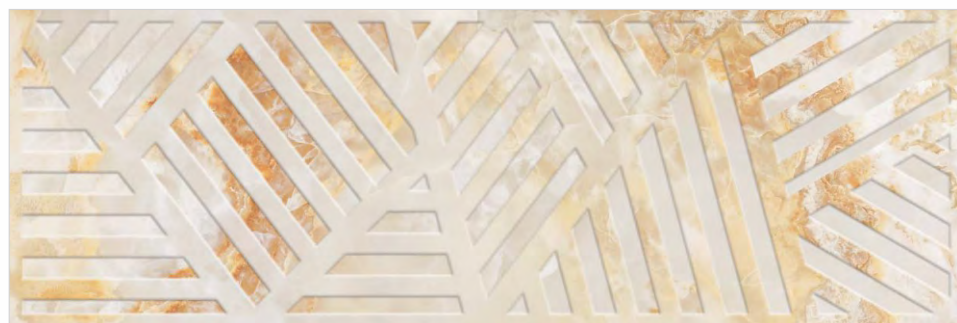

Delight Grey Decor

Delight Grey F

DELIGHT SILVER

ONYX SUNSPOT

GLOSSY

300x900mm - WALL TILES

Onyx Sunspot

Onyx Sunspot Decor 1