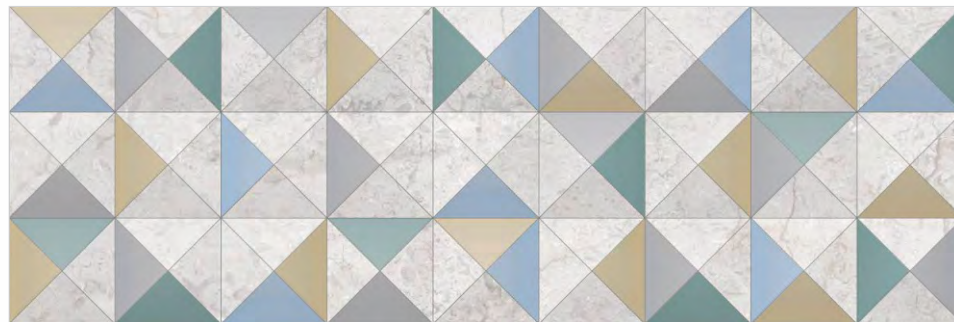

ABSOLUTE BIANCO

GLOSSY

300x900mm - WALL TILES

Absolute Bianco

Absolute Bianco Decor 1

Absolute Bianco Decor 2

Absolute Bianco F

ABSOLUTE BIANCO