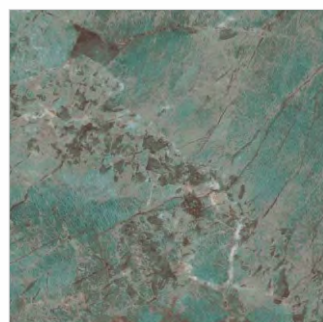

AMAZONITE TEAL

GLOSSY

300x900mm - WALL TILES

Amazonite Teal

Amazonite Teal Decor

Amazonite Teal F

AMAZONITE TEAL

AMAZONITE AZUL