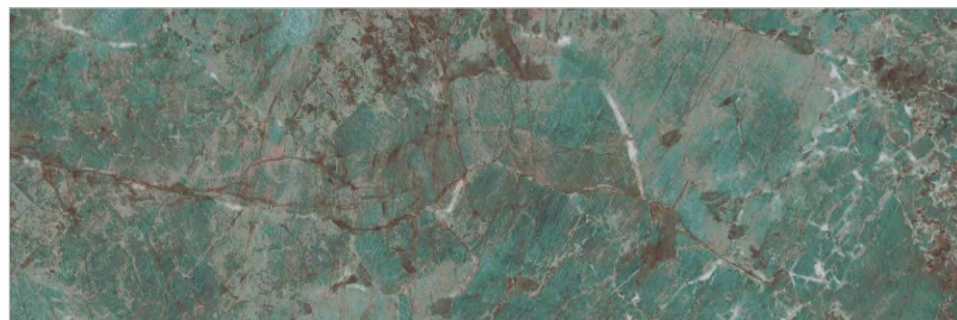

AMAZONITE TEAL

GLOSSY

300x900mm - WALL TILES

Amazonite Teal