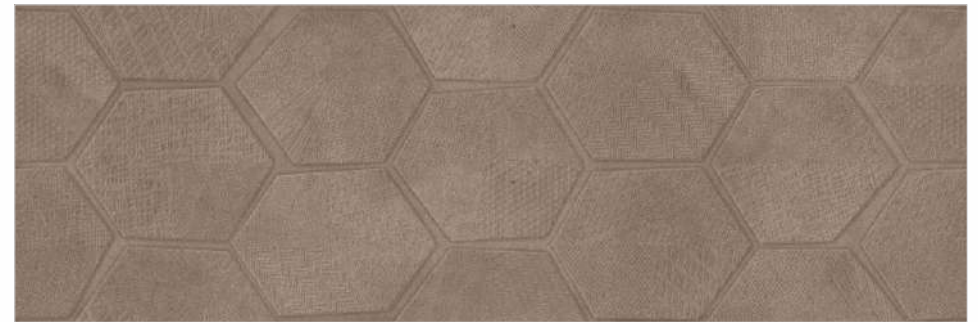

Typhoon Brown Decor