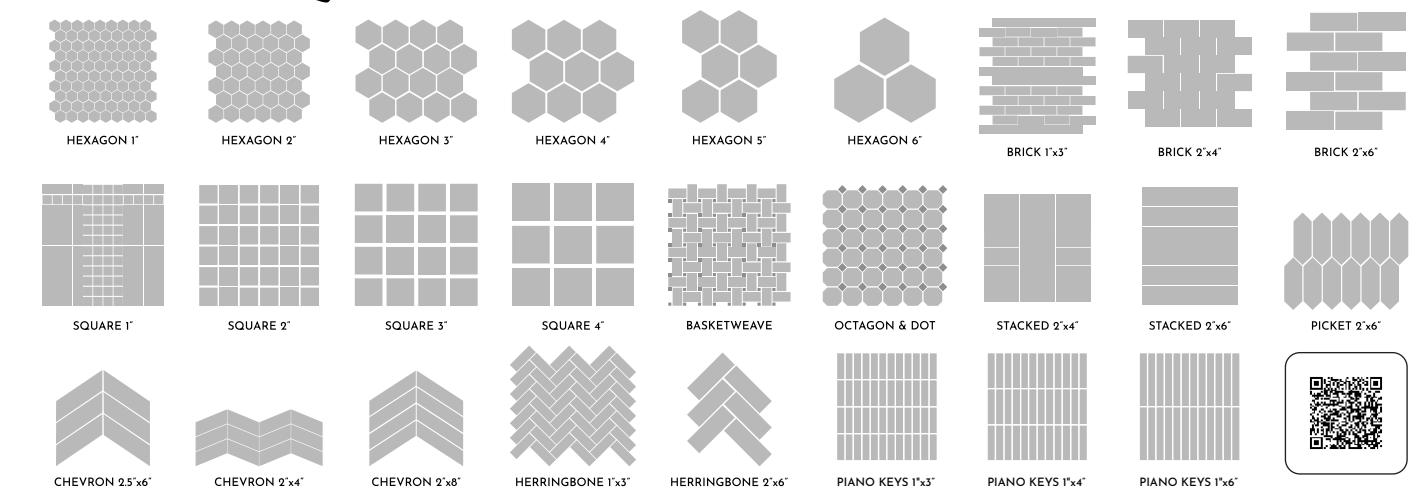

Cut Mosaics