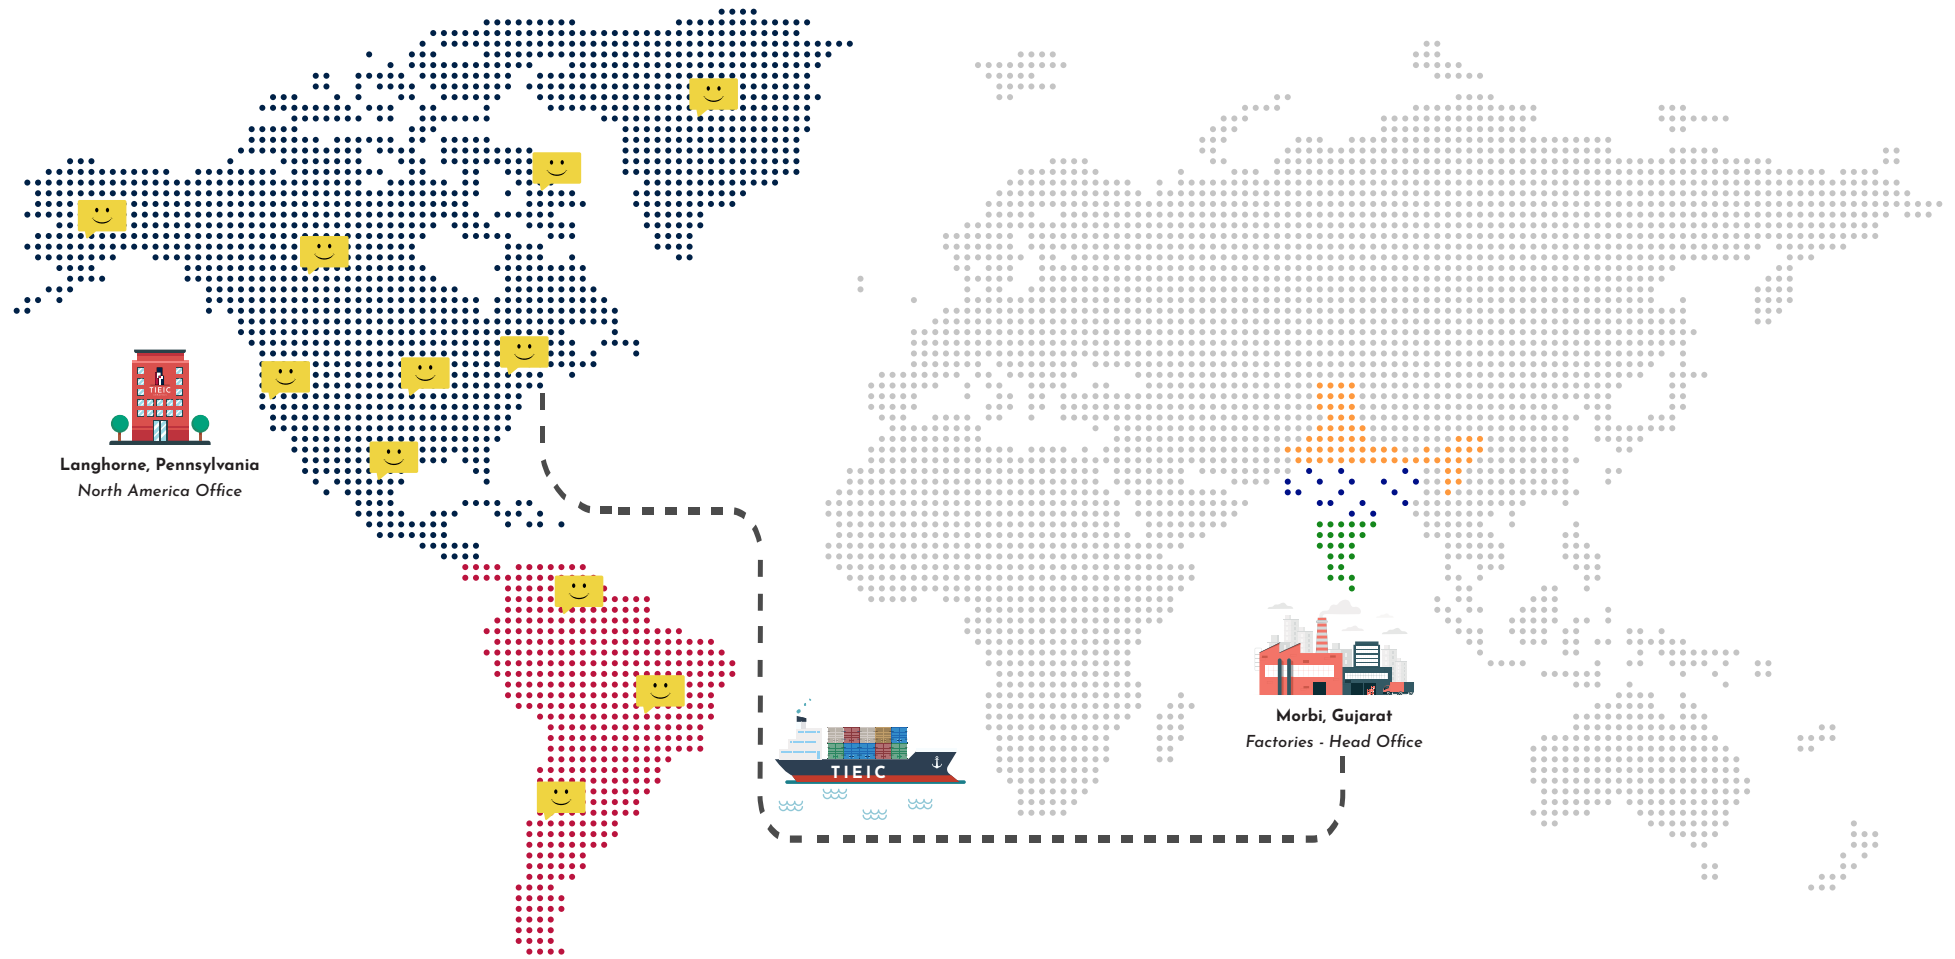

AVATAR

CATALOG

Exceptional surfaces
MADE FOR THE AMERICAS™

MADE FOR THE AMERICAS™

TIEIC is founded by the third generation entrepreneur from the group that has roots back in 1987.

TIEIC's Mission is to design, manufacture & supply products for the North & South American markets using advanced technology & our expertise.

Serving 70+ importers in North & Latin America.

OUR INFRASTRUCTURE

Annual Tile Production :
More than 23 mil Sq Mtr.

Quality Certifications :
CE, ISO

Head Office :
Morbi, Gujarat, India.

North America Office :
Langhorne, Pennsylvania, USA.