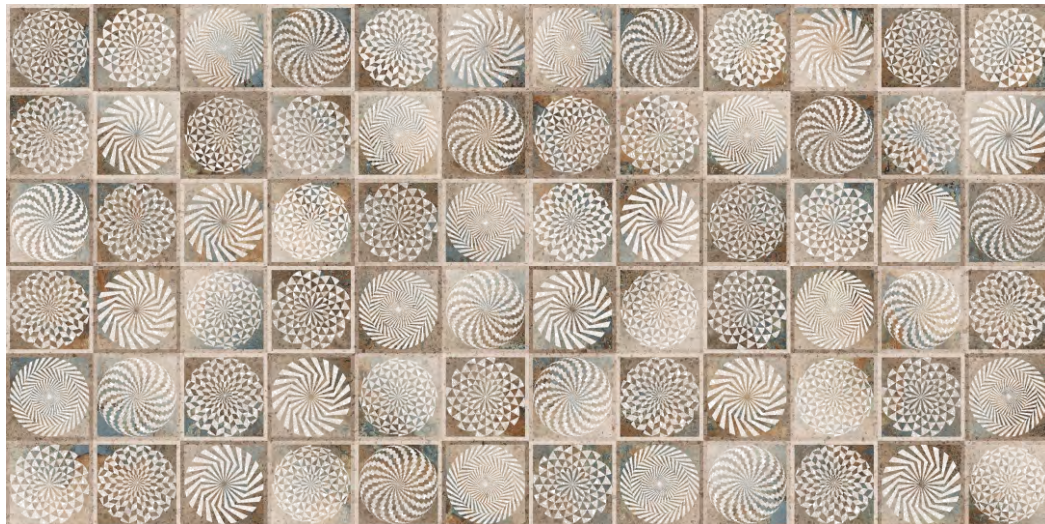

Mondeco Choco

Mondeco Rosata Decor

Faces in 60x120cm : 4