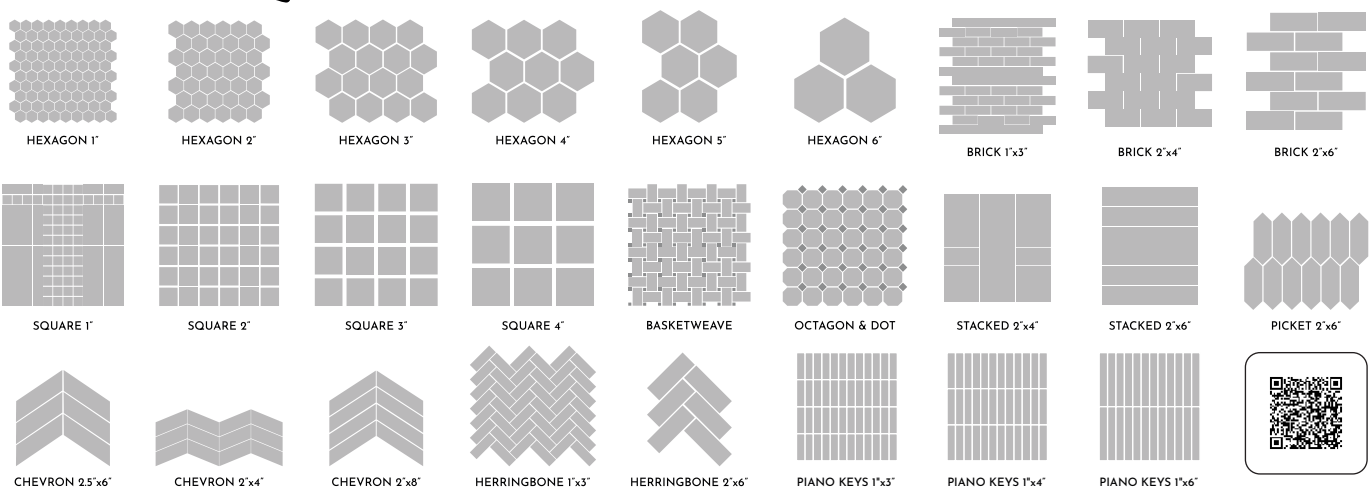

Cut Mosaics