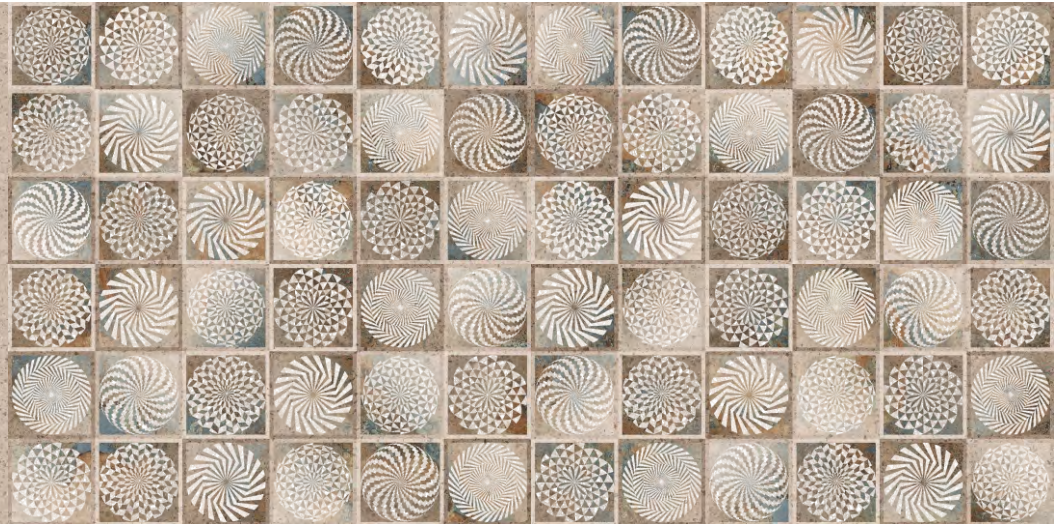

Mondeco Rosata Decor

Faces in 60x120cm : 4