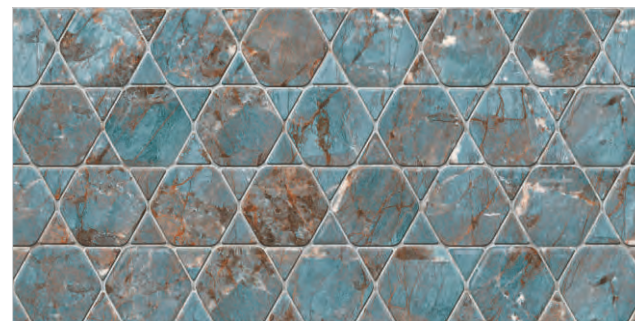

Davos Caramel

Davos Decor

Davos Caramel F

GARNET

GLOSSY

300x600mm - WALL TILES

EXOTIC SERIES

Garnet Ice