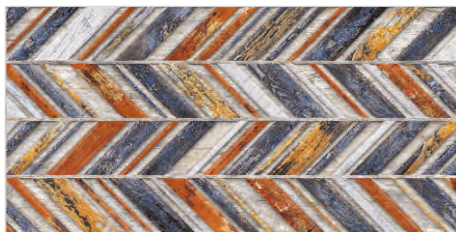

Flare Decor

Flare Naranja F

Flare Naranja

Denmark Wood

DENMARK

SATIN
300x600mm - WALL TILES

EXOTIC SERIES

Denmark Decor