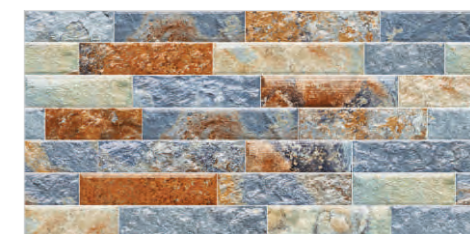

Makalu Oxido

CLIFFSTONE

SATIN

300x600mm - WALL TILES

ELEVATION SERIES

Cliffstone Beige

Cliffstone Rust

Cliffstone Bianco