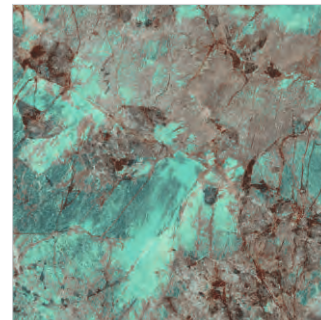

Garnet Aqua F