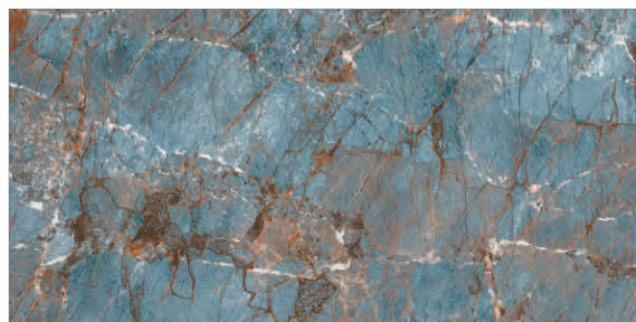

Garnet Azul