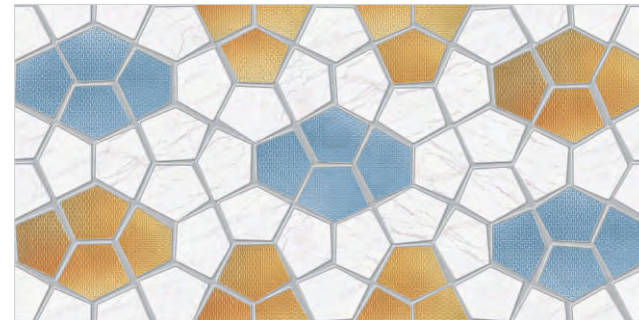

Dale Multi Decor