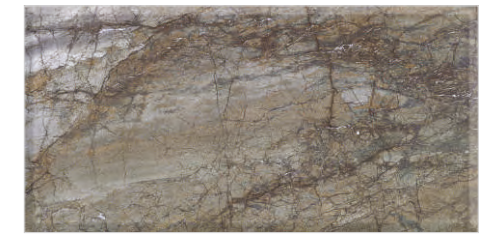

3005

GLOSSY
300x600mm - WALL TILES

EXOTIC SERIES

3010

GLOSSY
300x600mm - WALL TILES

EXOTIC SERIES

3014

GLOSSY
300x600mm - WALL TILES

EXOTIC SERIES

3014 Fab D

3022

GLOSSY
300x600mm - WALL TILES

EXOTIC SERIES