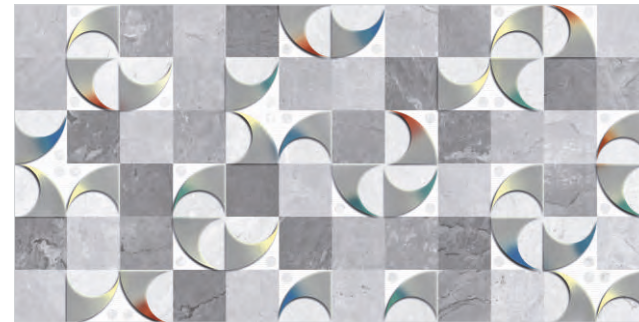

Orion Walnut F

ORION

SEASPRAY

GLOSSY

300x600mm - WALL TILES

EXOTIC SERIES

Seaspray Ice

Seaspray Grey Decor