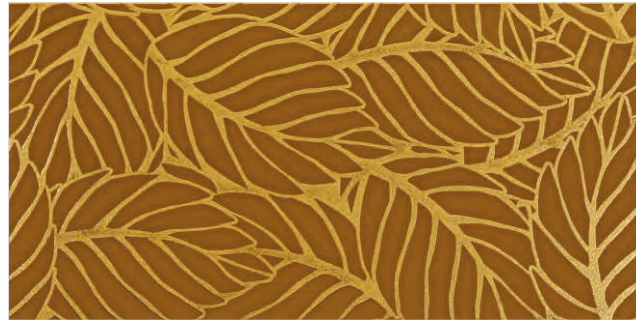

Leaf Silver Metallic

LEAF

LEAF

METALLIC

300x600mm - WALL TILES

METALLIC SERIES

Leaf Gold Metallic

LEAF