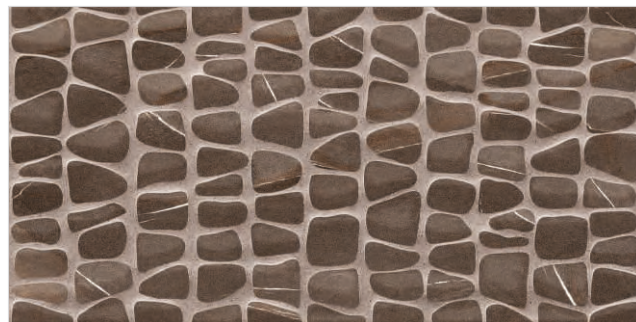

Pebble Mocha