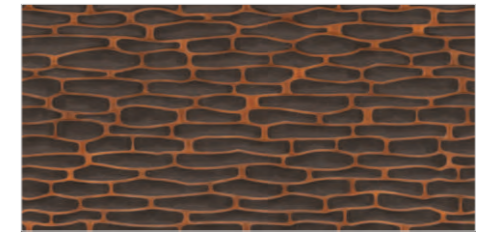

Emprador Brown F

Emprador Brown

PEARL

SATIN
300x600mm - WALL TILES

OXFORD SERIES

Pearl Natural

Pearl Natural F

(Oxford Series)