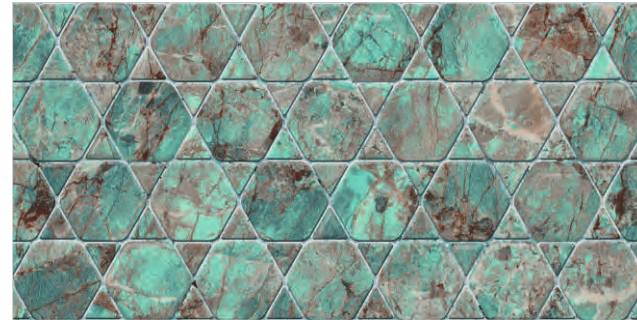

Garnet Azul Decor

Garnet Azul

Garnet Azul F

GARNET

GLOSSY

300x600mm - WALL TILES

EXOTIC SERIES

Garnet Ice