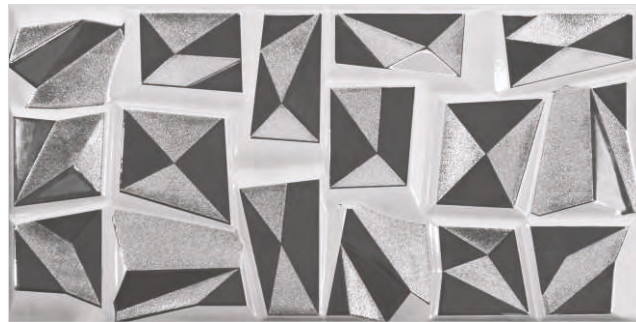

MOTION

METALLIC

300x600mm - WALL TILES

METALLIC SERIES

Ice Motion Metallic