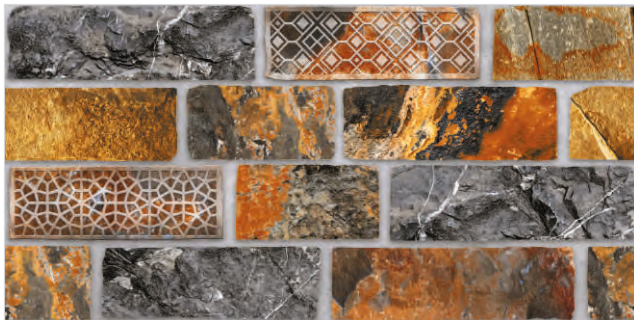

Bricklane Grey

Bricklane Beige

Bricklane Dusk

Bricklane Porpoise

Bricklane Russet

BRICKLANE

COSMO

SATIN

FLEMISH

SATIN

300x600mm - WALL TILES

ELEVATION SERIES

Flemish Rust

Flemish Seamount

Flemish Clay

Flemish Magma