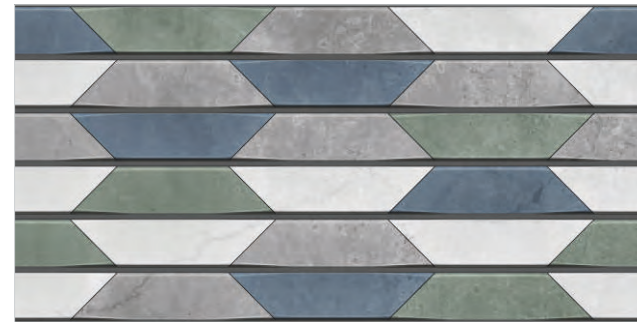

Astone Decor