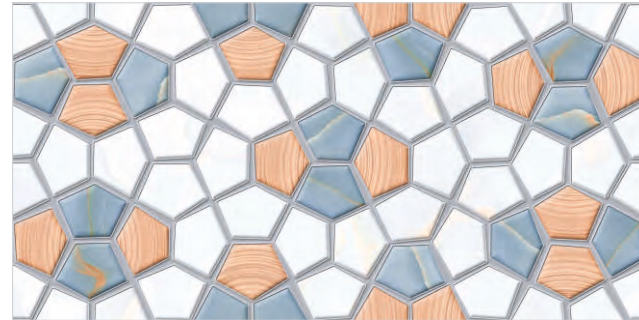

Onyx Sea Decor