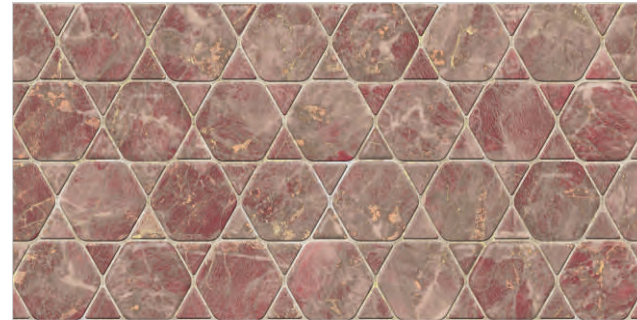

Garnet Aqua Decor

Garnet Aqua

Garnet Aqua F

GARNET

GLOSSY

300x600mm - WALL TILES

EXOTIC SERIES

Garnet Beige