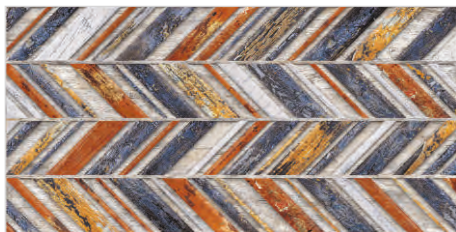

Denmark Decor

Denmark Decor