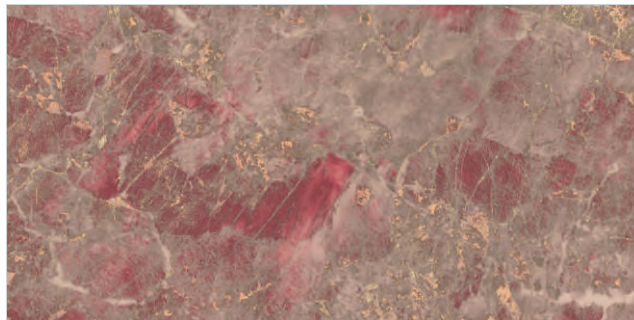

Garnet Rosso