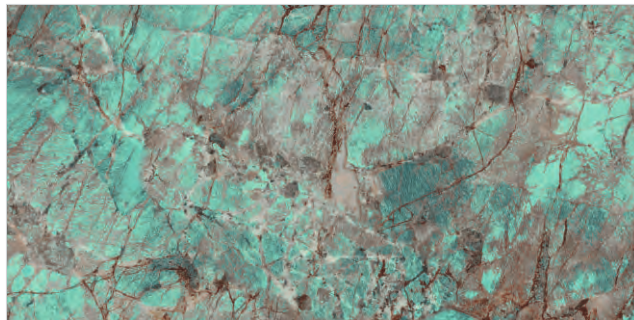

Garnet Aqua