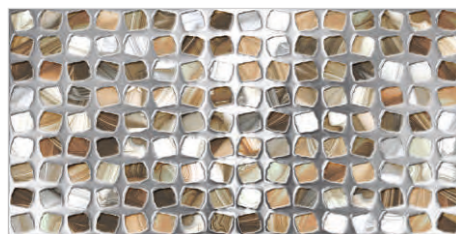

3039 Matrix Metallic H