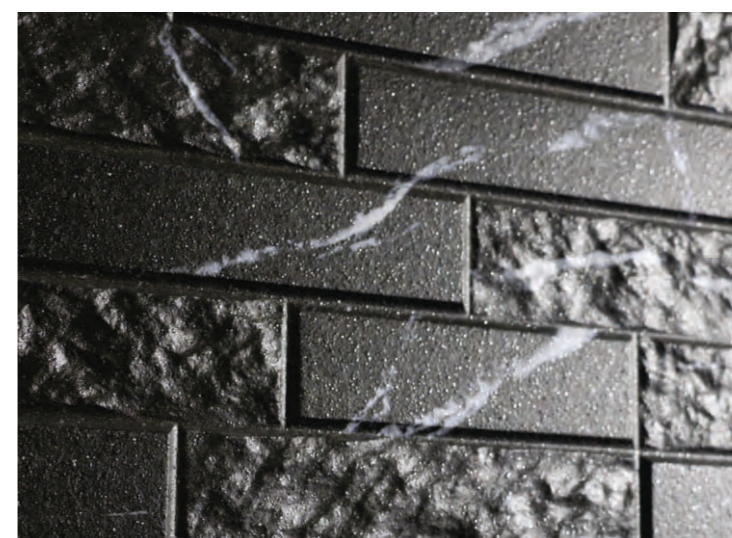

CLIFFSTONE

SATIN

300x600mm - WALL TILES

ELEVATION SERIES