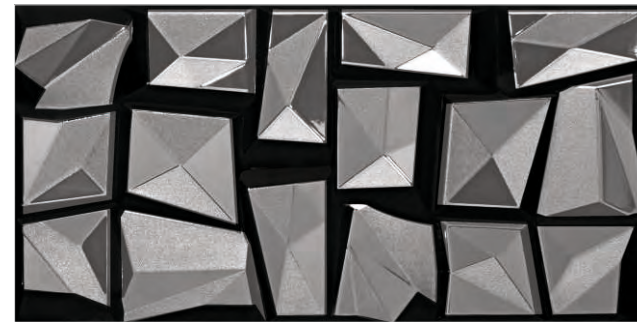

MOTION

METALLIC

300x600mm - WALL TILES

METALLIC SERIES

Ice Motion Metallic

Nero Motion Metallic

MOTION

CASTILLANO