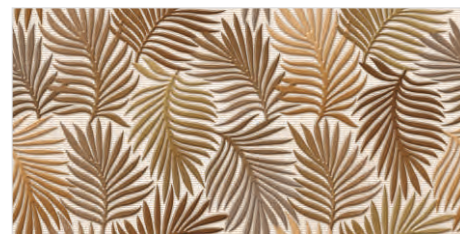

BOSTON

GLOSSY
300x600mm - WALL TILES

EXOTIC SERIES

Boston Decor