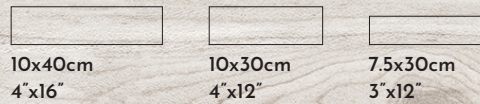

# AGATHIS

Agathis Orangutan

No. of faces in 60x120cm: 12

Agathis Sea Turtle

No. of faces in 60x120cm: 12

## SIZES (PORCELAIN)

## AVAILABLE SIZES

<b>60x120cm   24"x48"</b> (12"x24", 12"x12", 4"x12", 3"x12", 10" Hex, Mosaics)
<b>20x120cm   8"x48"</b>

### AVAILABLE SIZES

30x90cm (12"x36"), 30x60cm (12"x24"), 30x30cm(12"x12")

10x30cm (4"x12"), 7.5x30cm (3"x12"), Picket 7.5x30 (3"x12")