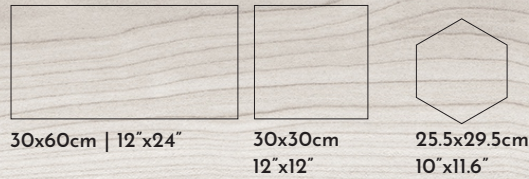

## SIZES (PORCELAIN)

## AVAILABLE SIZES

<b>60x120cm   24"x48"</b> (12"x24", 12"x12", 4"x12", 3"x12", 10" Hex, Mosaics)
<b>20x120cm   8"x48"</b>

### AVAILABLE SIZES

30x90cm (12"x36"), 30x60cm (12"x24"), 30x30cm(12"x12")

10x30cm (4"x12"), 7.5x30cm (3"x12"), Picket 7.5x30 (3"x12")